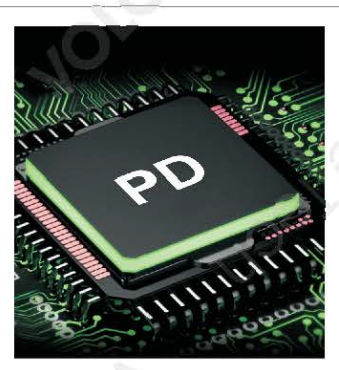

MISURE/SIZE: 15,8(W) x 21,5(D) x 21(H) Cm

**GLI ARTWORK, I PRODOTTI E LE QUANTITA'
POSSONO ESSERE PERSONALIZZATE E CAMBIATE.
THE ARTWORK, PRODUCTS AND QUANTITY CONTAINED
CAN BE CUSTOMIZABLE.**