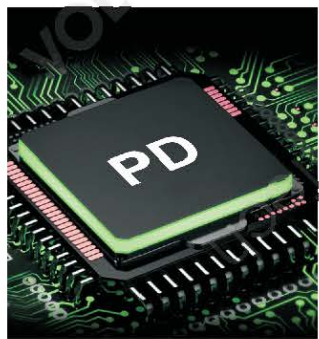

TMS-BOX ENERGY PD-HOME CHARGER 0.2 SERIES

Espositore da banco contenente 18 caricabatterie da casa con porta Type-A e Type-C POWER DELIVERY da 20W.
Counter display containing 18 home chargers with Type-A and Type-C POWER DELIVERY port 20W.

- •Dotati di connettore:/Equipped with connector: **-Type A -Type C**

MISURE/SIZE: 15,8(W) x 21,5(D) x 21(H) Cm

**GLI ARTWORK, I PRODOTTI E LE QUANTITA'
POSSONO ESSERE PERSONALIZZATE E CAMBIATE.**
THE ARTWORK, PRODUCTS AND QUANTITY CONTAINED
CAN BE CUSTOMIZABLE.