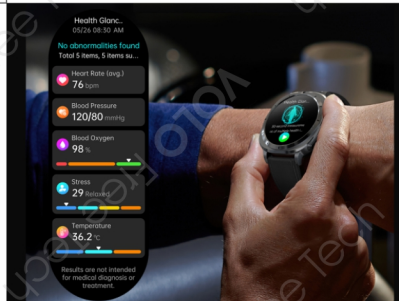

### High Brightness Amoled Full Touch Display

The 1.43 inch, 466x466 px screen offers a resolution and image clarity never seen before in a smartwatch.

### Monitoring of Physiological Parameters/ECG

Thanks to its integrated sensors, the device monitors: blood pressure, blood oxygenation, heart rate, and ECG. These functions can be activated directly from the smartwatch touchscreen display.