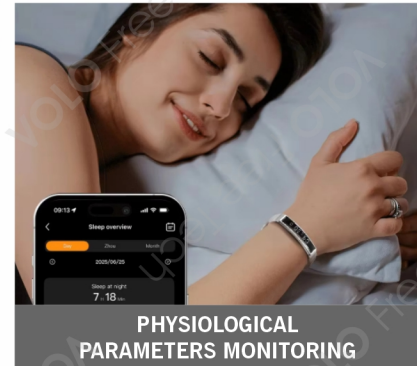

PHYSIOLOGICAL
PARAMETERS MONITORING