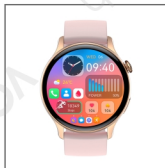

# Round series

Wireless touch screen watch for tracking your daily activities.  
Can be synchronized via APP to your **iOS®** and **Android®** devices.

AMOLED

Color Black  
Wrist Strap Black

Color Silver  
Wrist Strap Turquoise

Color Gold  
Wrist Strap Pink

Screen: **Amoled 1.43 3D**  
Resolution: **466x466 px**  
Battery: **260mAh Li-ion**  
App: **CO-Fit**  
Command: **Full Touch+ 1 Button**  
**+ 1 Crown**

- Pedometer •Heart Rate •Blood Pressure
- Oximeter •Sleep Management •Weather
- Social Network Notifications •Receive and make calls
- Waterproof Class IP67 •Music control •Rest reminder
- Camera management