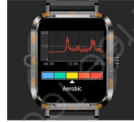

Screen: TFT 1.95"  
Resolution: 240x282 px  
Battery: 300mAh Li-ion  
App: DaFit  
Command: Full Touch+1 Button  
+1 Crown

- Pedometer • Heart Rate • Blood Pressure
- Oximeter • Sleep Management • Weather
- Social Network Notifications • Receive and make calls
- Waterproof Class IP67 • Music control • Rest reminder
- Camera management

### Full Touch TFT Display High Brightness

The 1.95 inch and 240x282 px screen, offers a resolution and image clarity never seen before in a smartwatch.