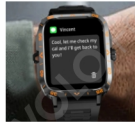

### Smart Communication

After connecting to the app via Bluetooth, you can receive and make calls, messages and communicate with whoever you want.