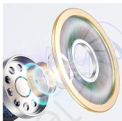

Bluetooth Music and Calls

Earphones equipped with 5.3v Bluetooth connection to listen to music and talk.

Charging Base

Earphones with base for charging and transport.

Enhanced Bass

Excellent sound quality thanks to the 32Ω 13mm speakers.