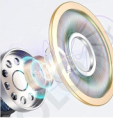

Enhanced Bass

Excellent sound and bass thanks to the high quality speakers.