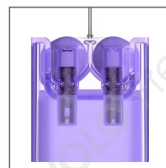

•Color Purple

Wireless: V5.1
Charging Base Battery: 400mAh
Hearphones Battery: 35+ 35mAh
Charging Voltage: DC 5V/1A
Working Range: >10m

Impedance: 32Ω
Frequency: 2.4GHZ
Working Time: 4 h
(The duration varies according to the volume level)