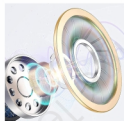

Enhanced Bass

Excellent sound and bass thanks to the high quality speakers.