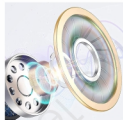

Bluetooth Music and Calls

Earphones equipped with 5.1v Bluetooth connection to listen to music and talk.

Charging Base

Hearphones with base for charging and transport.

Enhanced Bass

Excellent sound quality thanks to the 32Ω speakers.