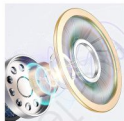

Bluetooth Music and Calls

Earphones equipped with 5.2v Bluetooth connection to listen to music and talk.

Charging Base

Hearphones with base for charging and transport.

Enhanced Bass

Excellent sound quality thanks to the 32Ω speakers.