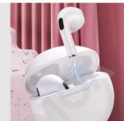

Bluetooth Music and Calls

Earphones equipped with 5.2v Bluetooth connection to listen to music and talk.

Charging Base

Hearphones with base for charging and transport.

Enhanced Bass

Excellent sound quality thanks to the 32Ω speakers.