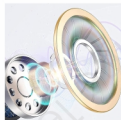

Bluetooth Music and Calls

Earphones equipped with 5.1v Bluetooth connection to listen to music and talk.

Charging Base

Hearphones with base for charging and transport.

Enhanced Bass

Excellent sound quality thanks to the 32Ω speakers.