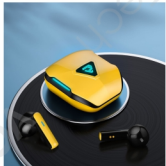

•Color Yellow