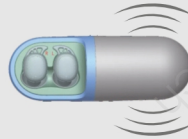

Microphone

Built-in microphone for free conversation without needing access to the phone.