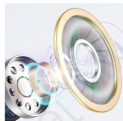

Charging Base

Earphones with base for charging and transport.