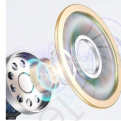

Bluetooth Music and Calls

Earphones equipped with 5.1v Bluetooth connection to listen to music and talk.

Charging Base

Hearphones with base for charging and transport.

Enhanced Bass

Excellent sound quality thanks to the 32Ω speakers.