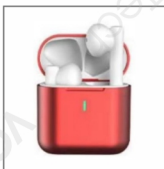

Move 5 series

Wireless earphones, equipped with a base for charging and transport.
With microphone and controls for managing songs and conversations.

•Color Red

Wireless: V5.3
Charging Base Battery: 200mAh
Hearphones Battery: 30+30mAh
Charging Voltage: DC 5V/1A
Working Range: >10m

Impedance: 32Ω 13mm
Frequency: 2.4GHZ
Working Time: 4 ore
(The duration varies according to the volume level)

Bluetooth Music and Calls

Earphones equipped with 5.3v Bluetooth connection to listen to music and talk.

Charging Base

Earphones with base for charging and transport.

Enhanced Bass

Excellent sound quality thanks to the 32Ω 13mm speakers.

Ergonomic Earphones

Its ergonomic design ensures a comfortable fit and optimal sound performance.

Long Battery Life

The new low-consumption integrated chip guarantees it a duration of 4-5 hours and two recharge cycles.

Innovative Design

Original, innovative and compact design.

Pearl Finish

Don't settle for sound, its pearlescent finish it will cause a pleasant and new tactile experience.

Sound and Color

Color your musical experience and your look thanks to the different colors available.