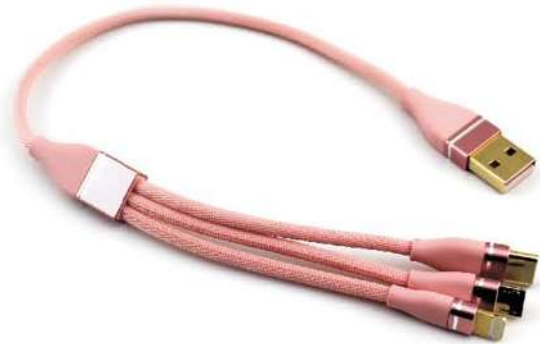

/// CHARGE USB DATA CABLE

3in1-GOLDWIN SERIES

Cavi USB per ricaricare i tuoi dispositivi.
Dotati di connettore **TRIPLO DORATO**
e cavo in tessuto anti-groviglio.

Ricarica ultra veloce.

USB charge data cables.

With **GOLDEN TRIPLE** connector and
anti-tangle fiber cord.

Quick charge.

•Dotato di connettore:

Equipped with connector:

-USB Type C -Micro USB -Lightning™

•Disponibile nei colori:/Available colours:

- Nero/Black - Blu/Blue - Rosso/Red - Rosa/Pink

ENERGY & TECH

FAST CHARGE