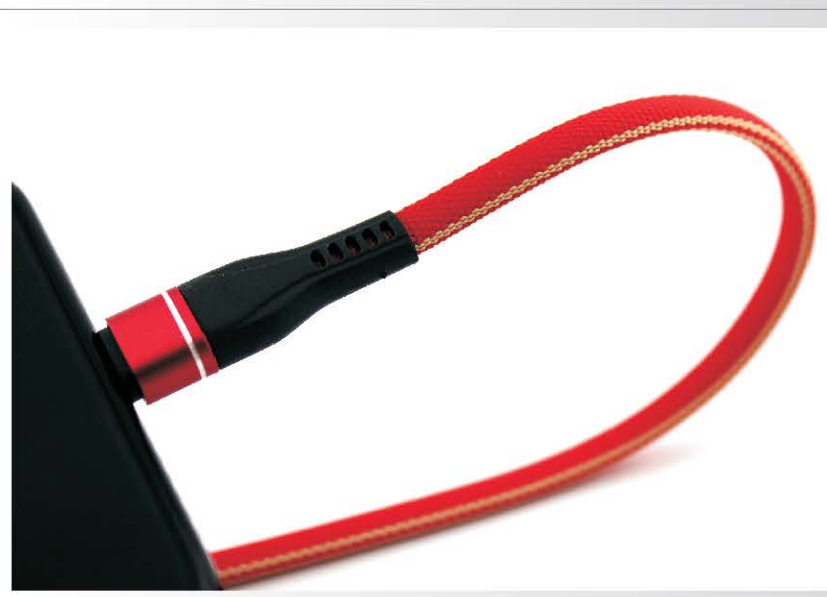

/// SYNC & CHARGE USB DATA CABLE

DUOMO SERIES

Cavi USB per sincronizzare e ricaricare i tuoi dispositivi.

Con connettore in alluminio rinforzato in gomma e cavo piatto in tessuto anti-groviglio.

Ricarica e trasmissione ultra veloce.

USB sync & charge data cables.

With aluminum connector reinforced by rubber material and flat anti-tangle fiber cord. Quick charge and transmit.

• Disponibili con connettore:

Available with connector:

-USB Type C -Micro USB -Lightning™

• Disponibile nei colori:/Available colours:

- Nero/Black - Grigio/Gray - Rosso/Red - Blu/Blue

FAST SYNC & CHARGE