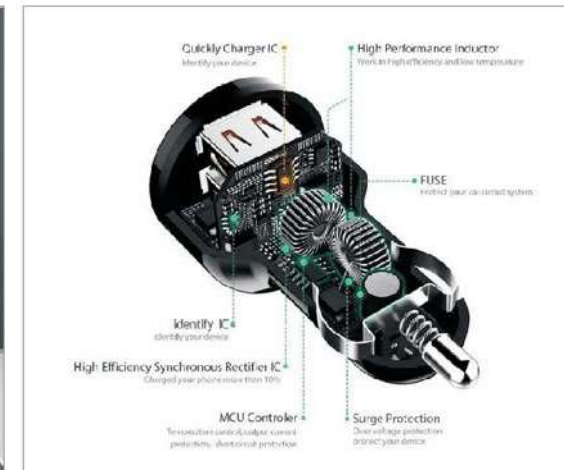

QUALCOMM® CAR-QC50 SERIES

Carica batterie da auto rivestito in alluminio dotato di tecnologia **Qualcomm®Quick Charge™ 3.0** per una ricarica ultra veloce. Con porta USB e porta Type-C per ricaricare smartphones e tablets. Car charger in aluminum material with **Qualcomm®Quick Charge™ 3.0** technology for maximum charging speed. With USB port and Type-C port for charge smartphones and tablets.

- INPUT: **DC12-24V 36W Max3000mA**
- OUTPUT USB: **QC3.0 3.6-6.5/3A 6.5-9V/2A 9-12V/1.5A**
- OUTPUT Type-C: **5V-3A/9V-2A/12V-1.5A**

- Compatibile con:/Compatible with: **Smartphones/Tablets**

- Disponibile nei colori:/Available colours:
  - Nero/Black - Nero e Rosso/Black & Red
  - Nero e Argento/Black & Silver
  - Nero e Oro/Black & Gold

18W
OUTPUT