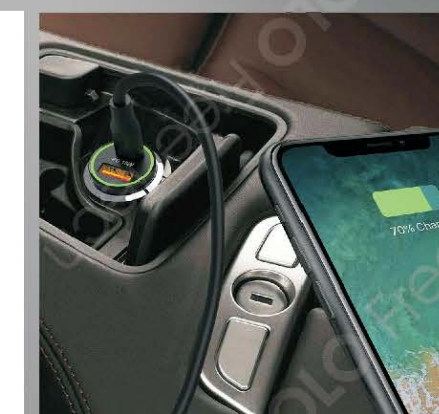

/// PD CAR CHARGER

PD 18W CAR CHARGER VLC-02 SERIES

Caricabatterie da auto con porta **USB-A** e porta **Type-C**, dotato di tecnologia **Fast Charger Power Delivery 18W**.
Car charger with **USB-A** and **Type-C** port, equipped with **18W Fast Charger Power Delivery** technology.

- INPUT: **DC12-24V**
- OUTPUT USB-A: **4.5V/5A 5V/4.5A 9V/2A 12V/1.5A**
- OUTPUT Type-C: **5V/3A 9V/2A 12V/1.5A**
- OUTPUT USB-A + Type-C: **5V/4.5A (Max)**

- Disponibile nei colori:/Available colours:
  - Bianco/White
  - Nero/Black

ENERGY & TECH