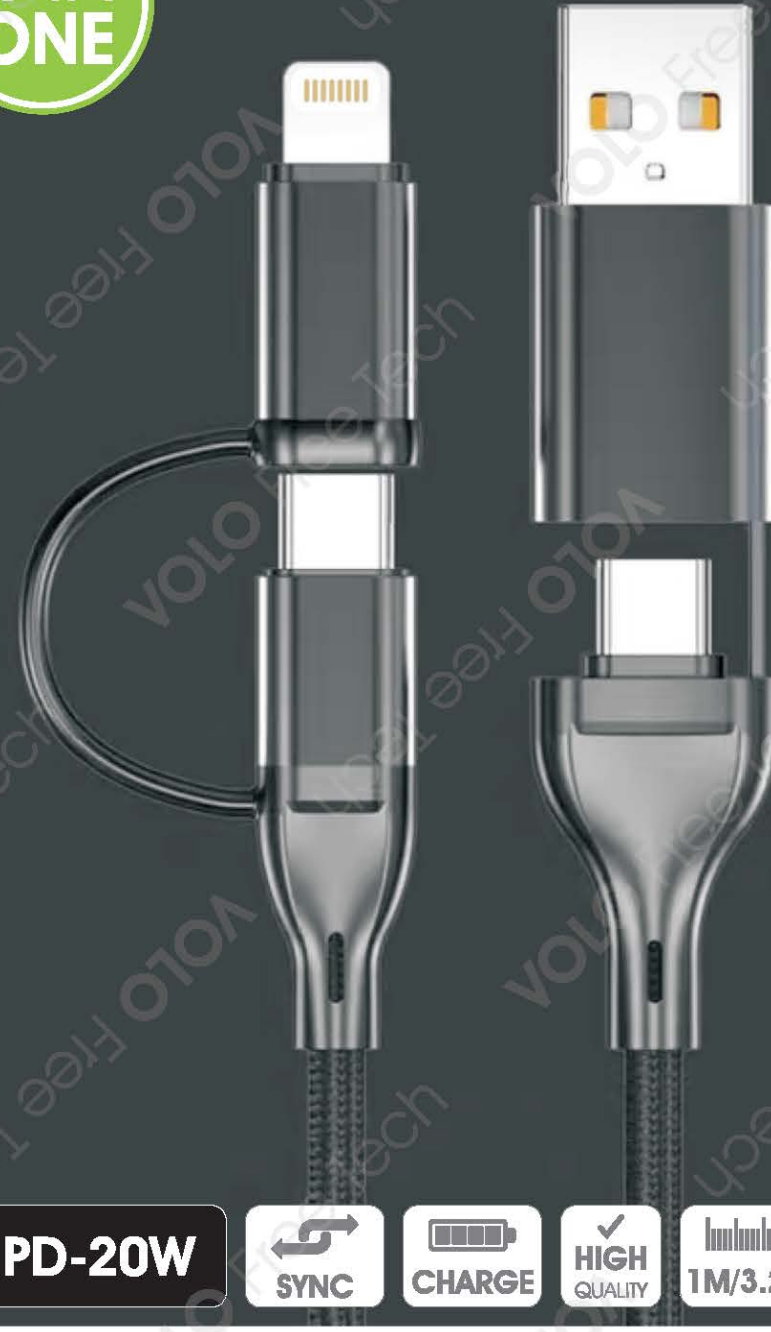

/// SYNC & CHARGE USB DATA CABLE

4in1 CABLE 0.2 SERIES

Cavi USB per sincronizzare e ricaricare i tuoi dispositivi.

Dotati di connettore **QADRUPLO**: -Porta **USB Type-A** e **Type-C** e connettore **Type-C** e **Lightning™**.

Con connettori in metallo, passa cavi in gomma e guaina in nylon intrecciato.

USB cables for sync and charging your devices.

Equipped with **QADRUPLE** connector: -**USB Type-A** and **Type-C** port and **Type-C** and **Lightning™** connector.

With metal connectors, rubber fairlead protection and twisted nylon sheath.

- Disponibile nei colori: / Available colours:
  - Nero/Black - Bianco/White - Verde/Green

4-IN
ONE

PD-20W

↻
SYNC

🔋
CHARGE

✓
HIGH
QUALITY

📏
1M/3.2FT

FAST SYNC
& CHARGE