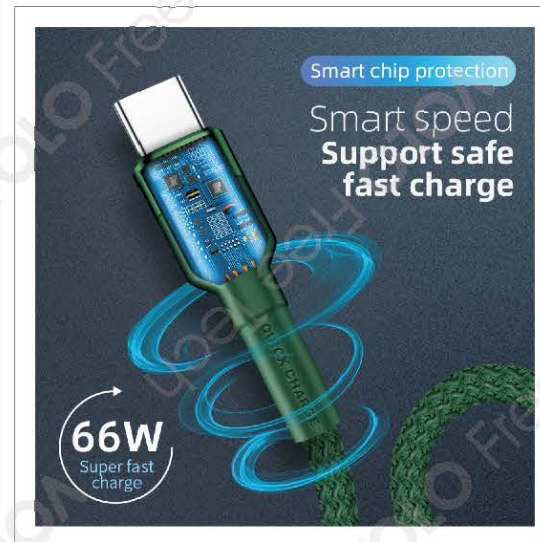

Available length: **1m/2m/3m**

AMPERAGE FOR 1m USB-A TO:

-Micro: **1.8A** -Type-C: **2.0A** -Lightning: **2.4A**

WATT FOR 1m CABLE: -Type-C TO Type-C: 45W

WATT FOR 1m CABLE: -Type-C TO Lightning: 20W

AVAILABLE LENGTH:
1m/2m/3m