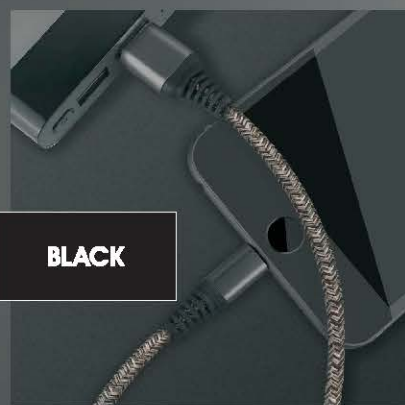

- Disponibili con connettore:
Available with connector:
-USB Type C -Micro USB -Lightning™

ENERGY & TECH

SYNC

CHARGE

HIGH QUALITY

1M/3.2FT

ALUMINUM CONNECTOR

FAST SYNC & CHARGE