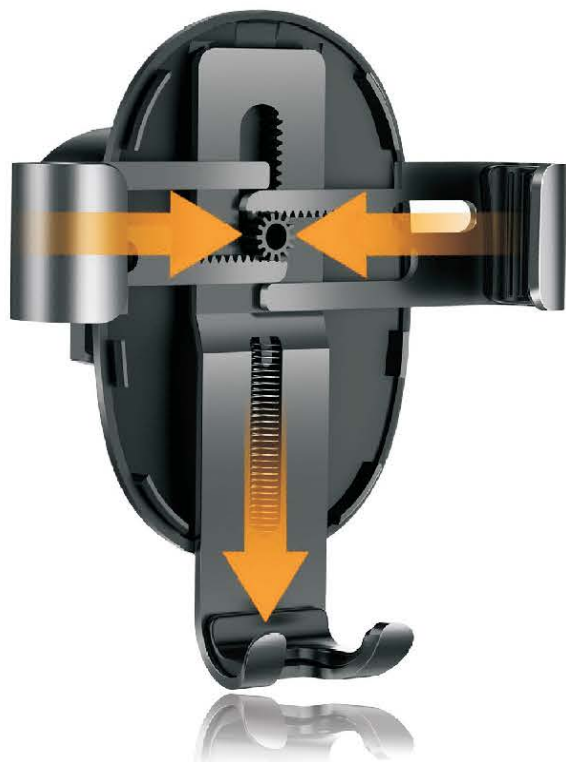

Car holder for smartphones with gravity auto-lock.

Applicable to car air vent.

**MAXIMUM WIDTH: 6" / MINIMUM WIDTH: 3.5"**

• Disponibile per:/Available for:

**Smartphones**

• Disponibile nei colori:/Available colours: - Nero/Black - Rosso/Red